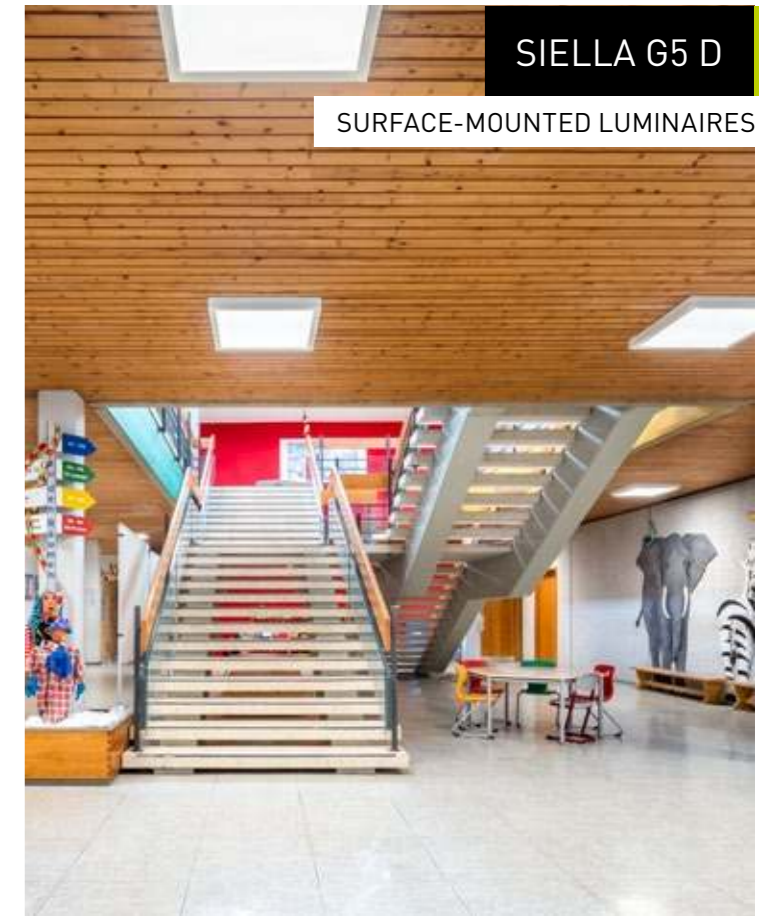

SIELLA G5 D. THE STANDARD IN FLEXIBLE OFFICE LIGHTING.

- Due to its low investment and operating costs, Siella D is an attractive solution in the entry-level segment
- In combination with Siella recessed luminaires, larger office areas can also be realised in a uniform design
- Siella D is available in two lengths and two versions as switchable and digitally dimmable (DALI) versions

www.trilux.com/siella

Detailed product information:
www.trilux.com/siella

Siella G5 D

Mounting type
Surface-mounted

Mounting location
Ceiling

Design
linear

Beam characteristic
wide

Luminaire luminous flux
3,000 - 6,000 lm