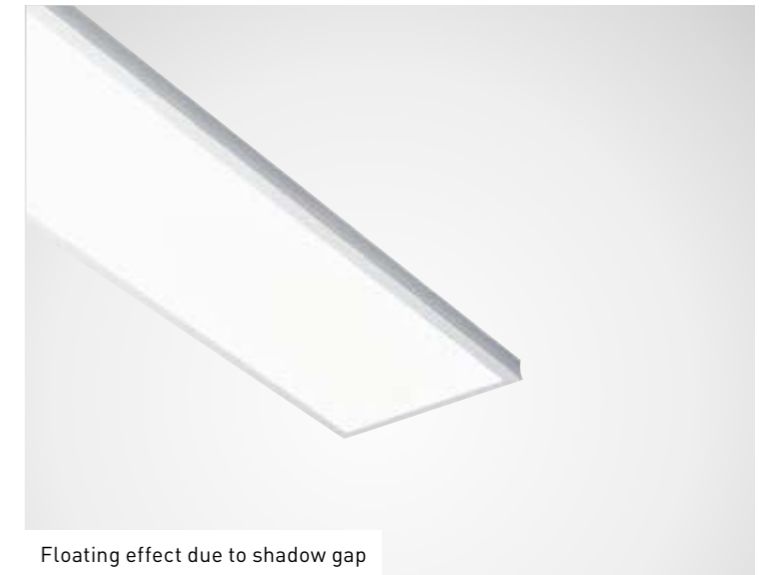

SIELLA G5 D. THE STANDARD IN FLEXIBLE OFFICE LIGHTING.

- Due to its low investment and operating costs, Siella D is an attractive solution in the entry-level segment
- In combination with Siella recessed luminaires, larger office areas can also be realised in a uniform design
- Siella D is available in two lengths and two versions as switchable and digitally dimmable (DALI) versions

www.trilux.com/siella

Detailed product information:
www.trilux.com/siella

Siella G5 D

Mounting type
Surface-mounted

Mounting location
Ceiling

Design
linear

Beam characteristic
wide

Luminaire luminous flux
3,000 - 6,000 lm